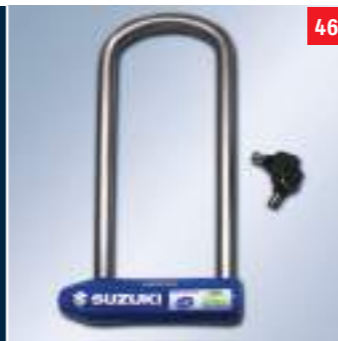

Part No. 990D0-RCGSX-00L

45

46 | U-LOCK

When it comes to securing motorcycles, U-locks are probably the best way to protect your bike. Solid materials and no moving parts outside the lock mechanism are an excellent starting point for the strongest resistance possible. Certified: NF-FFMC, classé SRA

Part No. 990D0-SIL16-270

47 | SPECIAL TOOL FOR MAINTENANCE

Tool for front axle. 19/24 mm.

Part No. 990D0-TOOL1-924

48 | SUZUKI PARKING PLATE

Material : Tinplate.
Size : H400mm×W300 mm.
Weight : 440g.

Part No. 99000-990AB-PP1