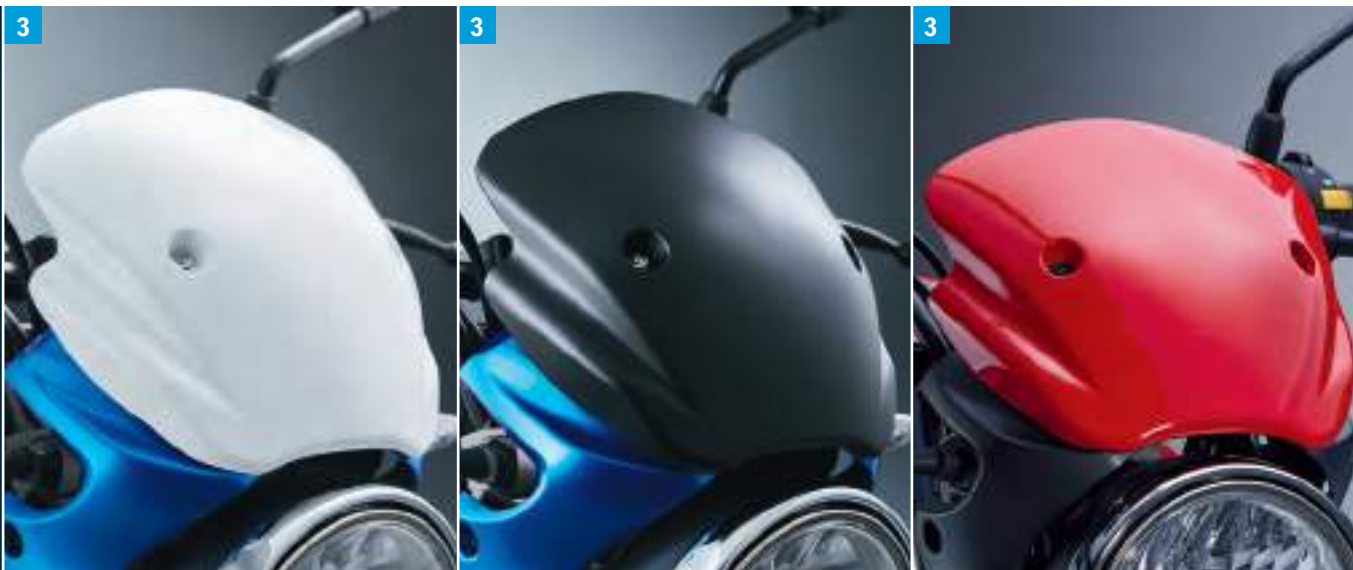

SV650/ABS,,
SV650X/ABS,,

TOURING AND STYLE: GO AHEAD.

3 | METER VISOR

Small and effective meter visor. Reduces wind pressure and gives your SV650 a stylish image. Available for SV650 only. **WVTA homologation.**

White	Part No. 99000-990U0-002
Black	Part No. 99000-990U0-008
Red	Part No. 99000-990U0-006

4 | BELLY PAN KIT

Adds a sporty look to your SV650/SV650X.

WVTA homologation.

Part No. 99000-990U0-004

5 | COVER FRAME KIT

White painted frame cover. Two-piece set.

WVTA homologation.

Black **Part No. 99000-990U0-003**

Red **Part No. 99000-990U0-007**