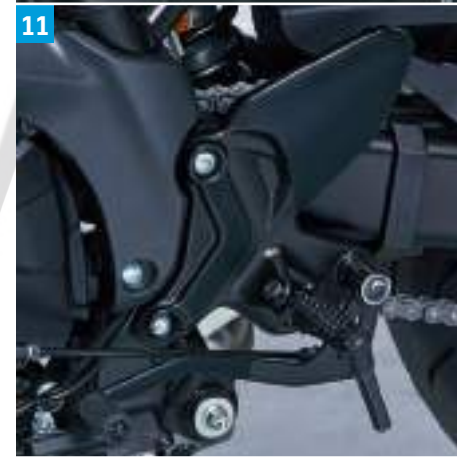

11 | HEEL PLATE PROTECTION FOIL

Black grained protection foil for heel plate and shift lever. Five-piece set.

Part No. 990D0-18K05-PAD