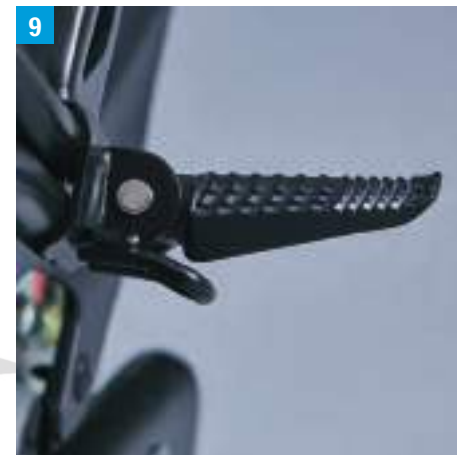

11 | HEEL PLATE PROTECTION FOIL

Black grained protection foil for heel plate and shift lever. Five-piece set.

Part No. 990D0-18K05-PAD