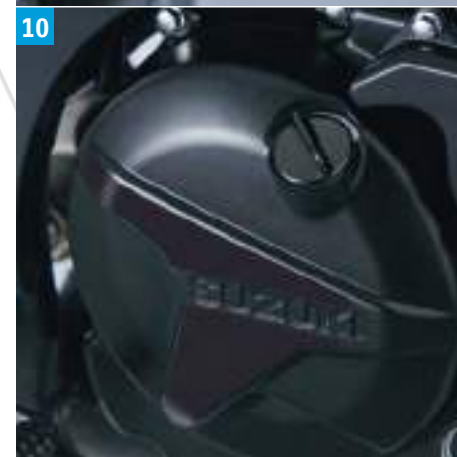

11 | HEEL PLATE PROTECTION FOIL

Black grained protection foil for heel plate and shift lever. Five-piece set.

Part No. 990D0-18K05-PAD